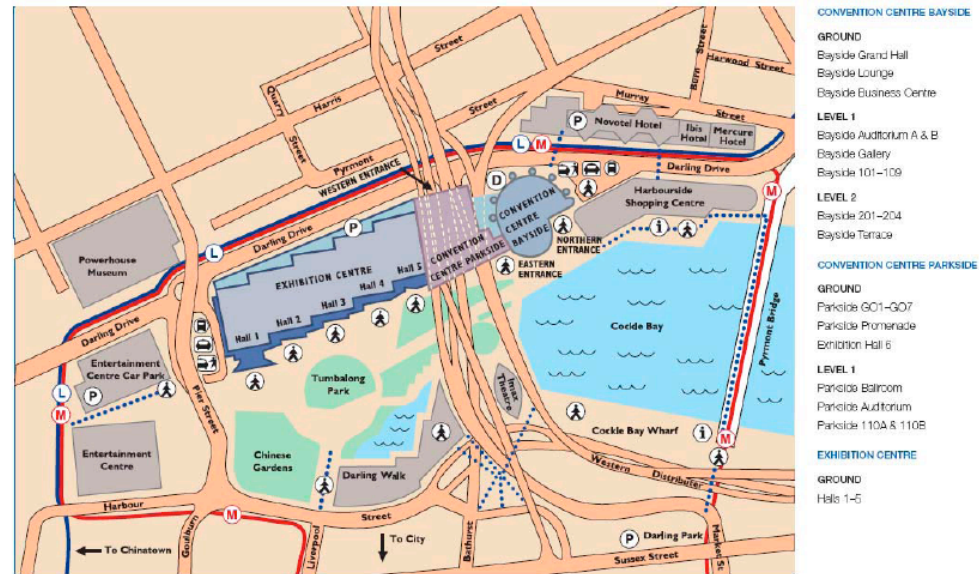

How to get there...

Sydney Convention and Exhibition Centre, Darling Harbour, Australia.

Public Transport Options

The Sydney HIA Home Show is located in Halls 2, 3 & 4 at the Sydney Convention and Exhibition Centre, Darling Harbour. Please see below for information on how to get to the venue via public transport:

By Bus

Catch Bus 443 from Queen Victoria Building to the Exhibition Centre. Timetable available on www.sydneybuses.nsw.gov.au

By Ferry

Regular ferry and water taxi services operate between Darling Harbour, Circular Quay and King Street Wharf. For ferry timetables please visit www.sydneyferries.nsw.gov.au

By Taxi

A taxi rank is located outside Hall 1, opposite the Chinese Gardens.

By Train

The nearest railway stations are Town Hall, George Street and Central stations. For more information and timetables, please visit www.cityrail.nsw.gov.au

By Monorail / Light Rail

Monorail and Light Rail services operate 7 days per week. The stations closest to the Sydney Convention and Exhibition Centre are:

Monorail: Convention Station, depart every 3-5 minutes