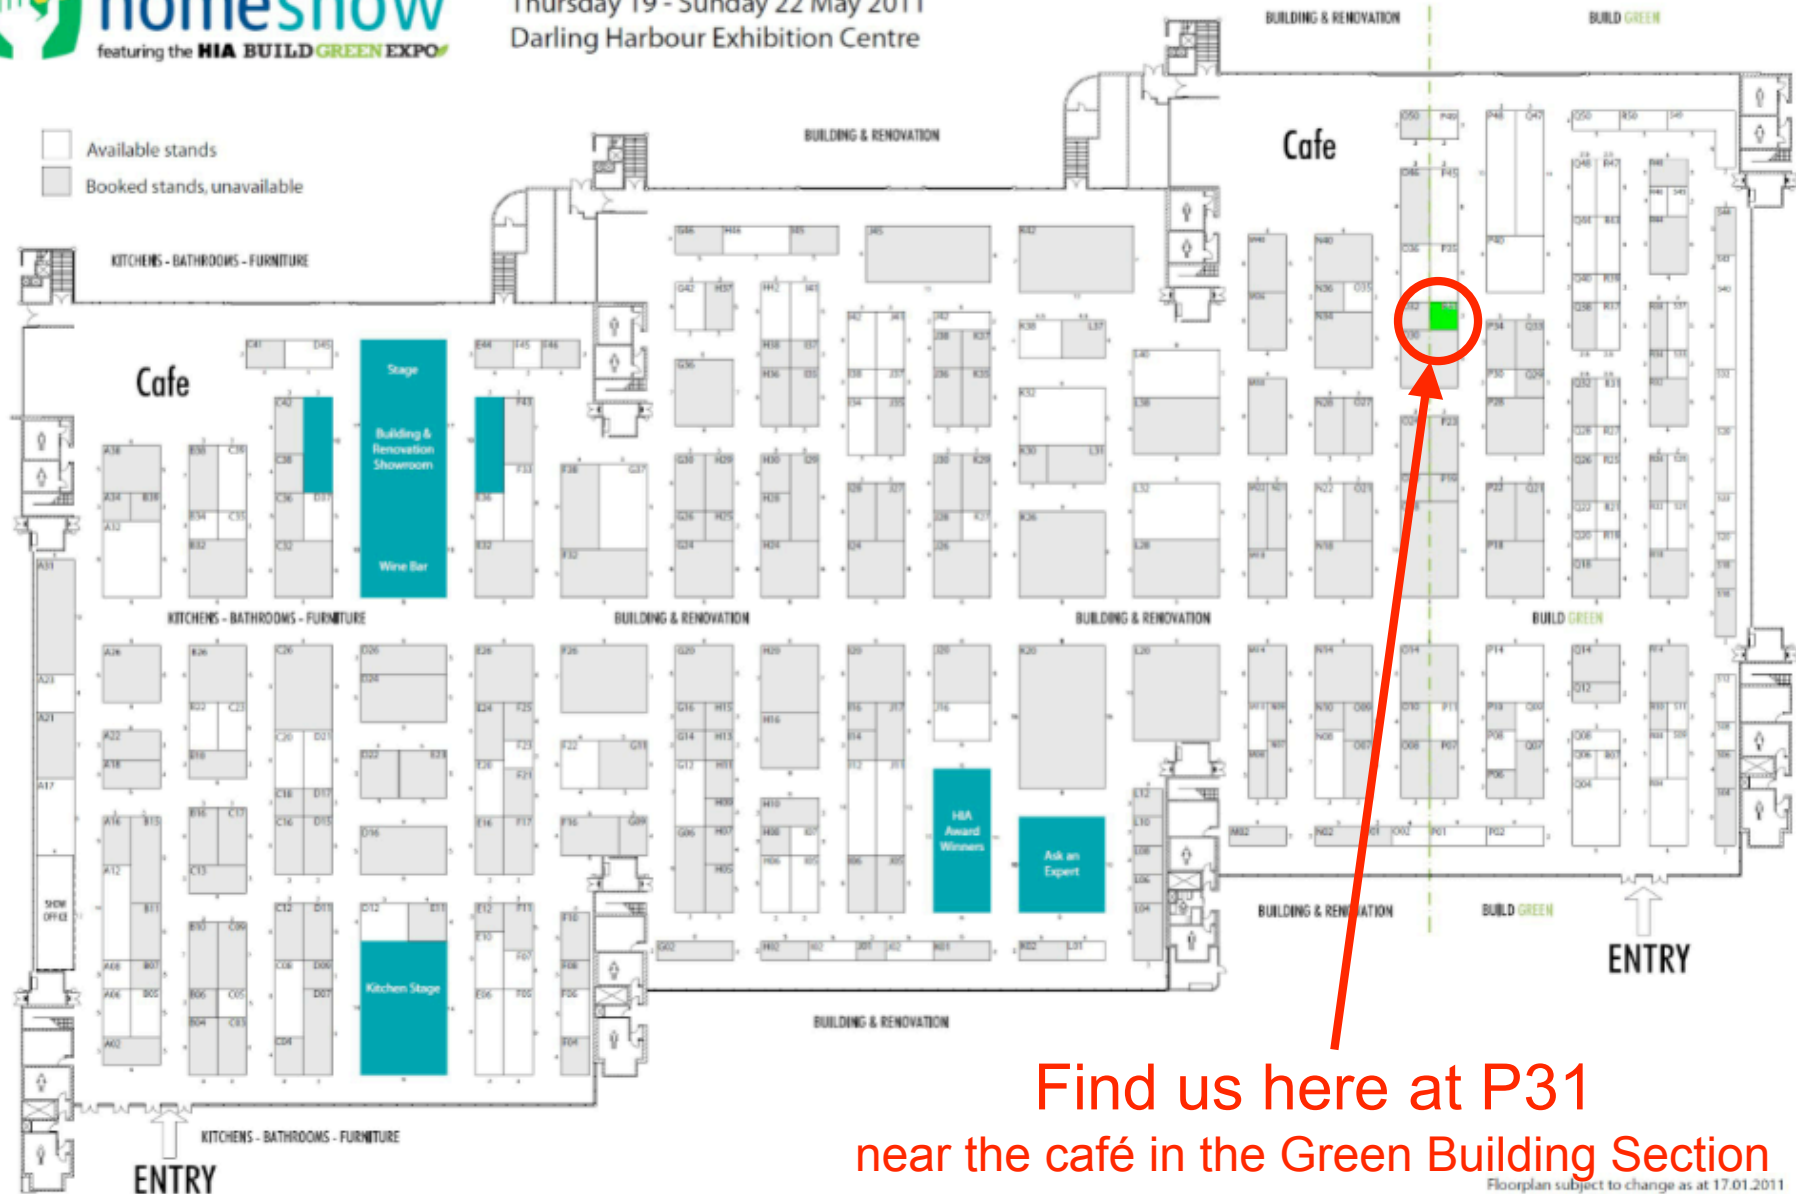

Thursday 19 - Sunday 22 May 2011
Darling Harbour Exhibition Centre